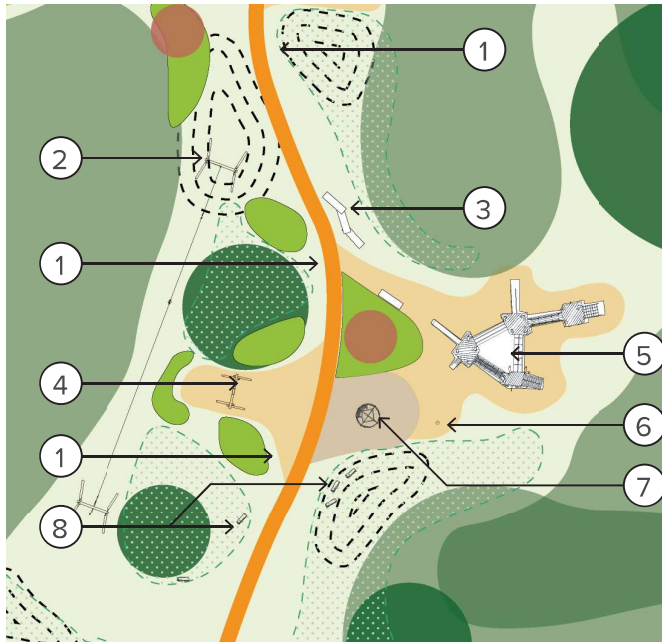

THE SENSORY SWATHES

MEON VALE WOODLAND PLAY AREA

SENSORY FLOWERS

TEEPEE TRIM TRAIL COURSE

TUBE SLIDE

SENSORY PETAL DRUM

JUMPING BLOCKS

INDICATIVE EQUIPMENT SCHEDULE

1. SENSORY FLOWERS
2. WILDLIFE DISCOVERY TRAIL
3. CLIMBING LOGS
4. TEEPEE TRIM TRAIL COURSE
5. BALANCING BEAM
6. TEEPEE PLAY HOUSE
7. SENSORY PETAL DRUM
8. PICNIC BENCHES
9. JUMPING BLOCKS
10. BENCHES
11. TUBE SLIDE
12. DOUBLE SWING (WITH TODDLER/ACCESSIBLE BASKET)

TEEPEE PLAY HOUSE

BALANCING BEAM

BENCHES

WILDLIFE DISCOVERY TRAIL

CLIMBING LOGS

DOUBLE SWING (WITH TODDLER/
ACCESSIBLE BASKET)

PICNIC BENCHES

WOODLAND PLAY

MEON VALE WOODLAND PLAY AREA

ZIPLINE

TIMBER ORB

WHEELSPIN WHEELCHAIR ACCESSIBLE

CLIMBING LOGS

SWING

INDICATIVE EQUIPMENT SCHEDULE

1. WILDLIFE DISCOVERY TRAIL
2. ZIPLINE
3. BENCHES
4. SWING
5. TIMBER PLAY TOWER
6. TIMBER ORB
7. WHEELSPIN (WHEELCHAIR ACCESSIBLE)
8. CLIMBING LOGS